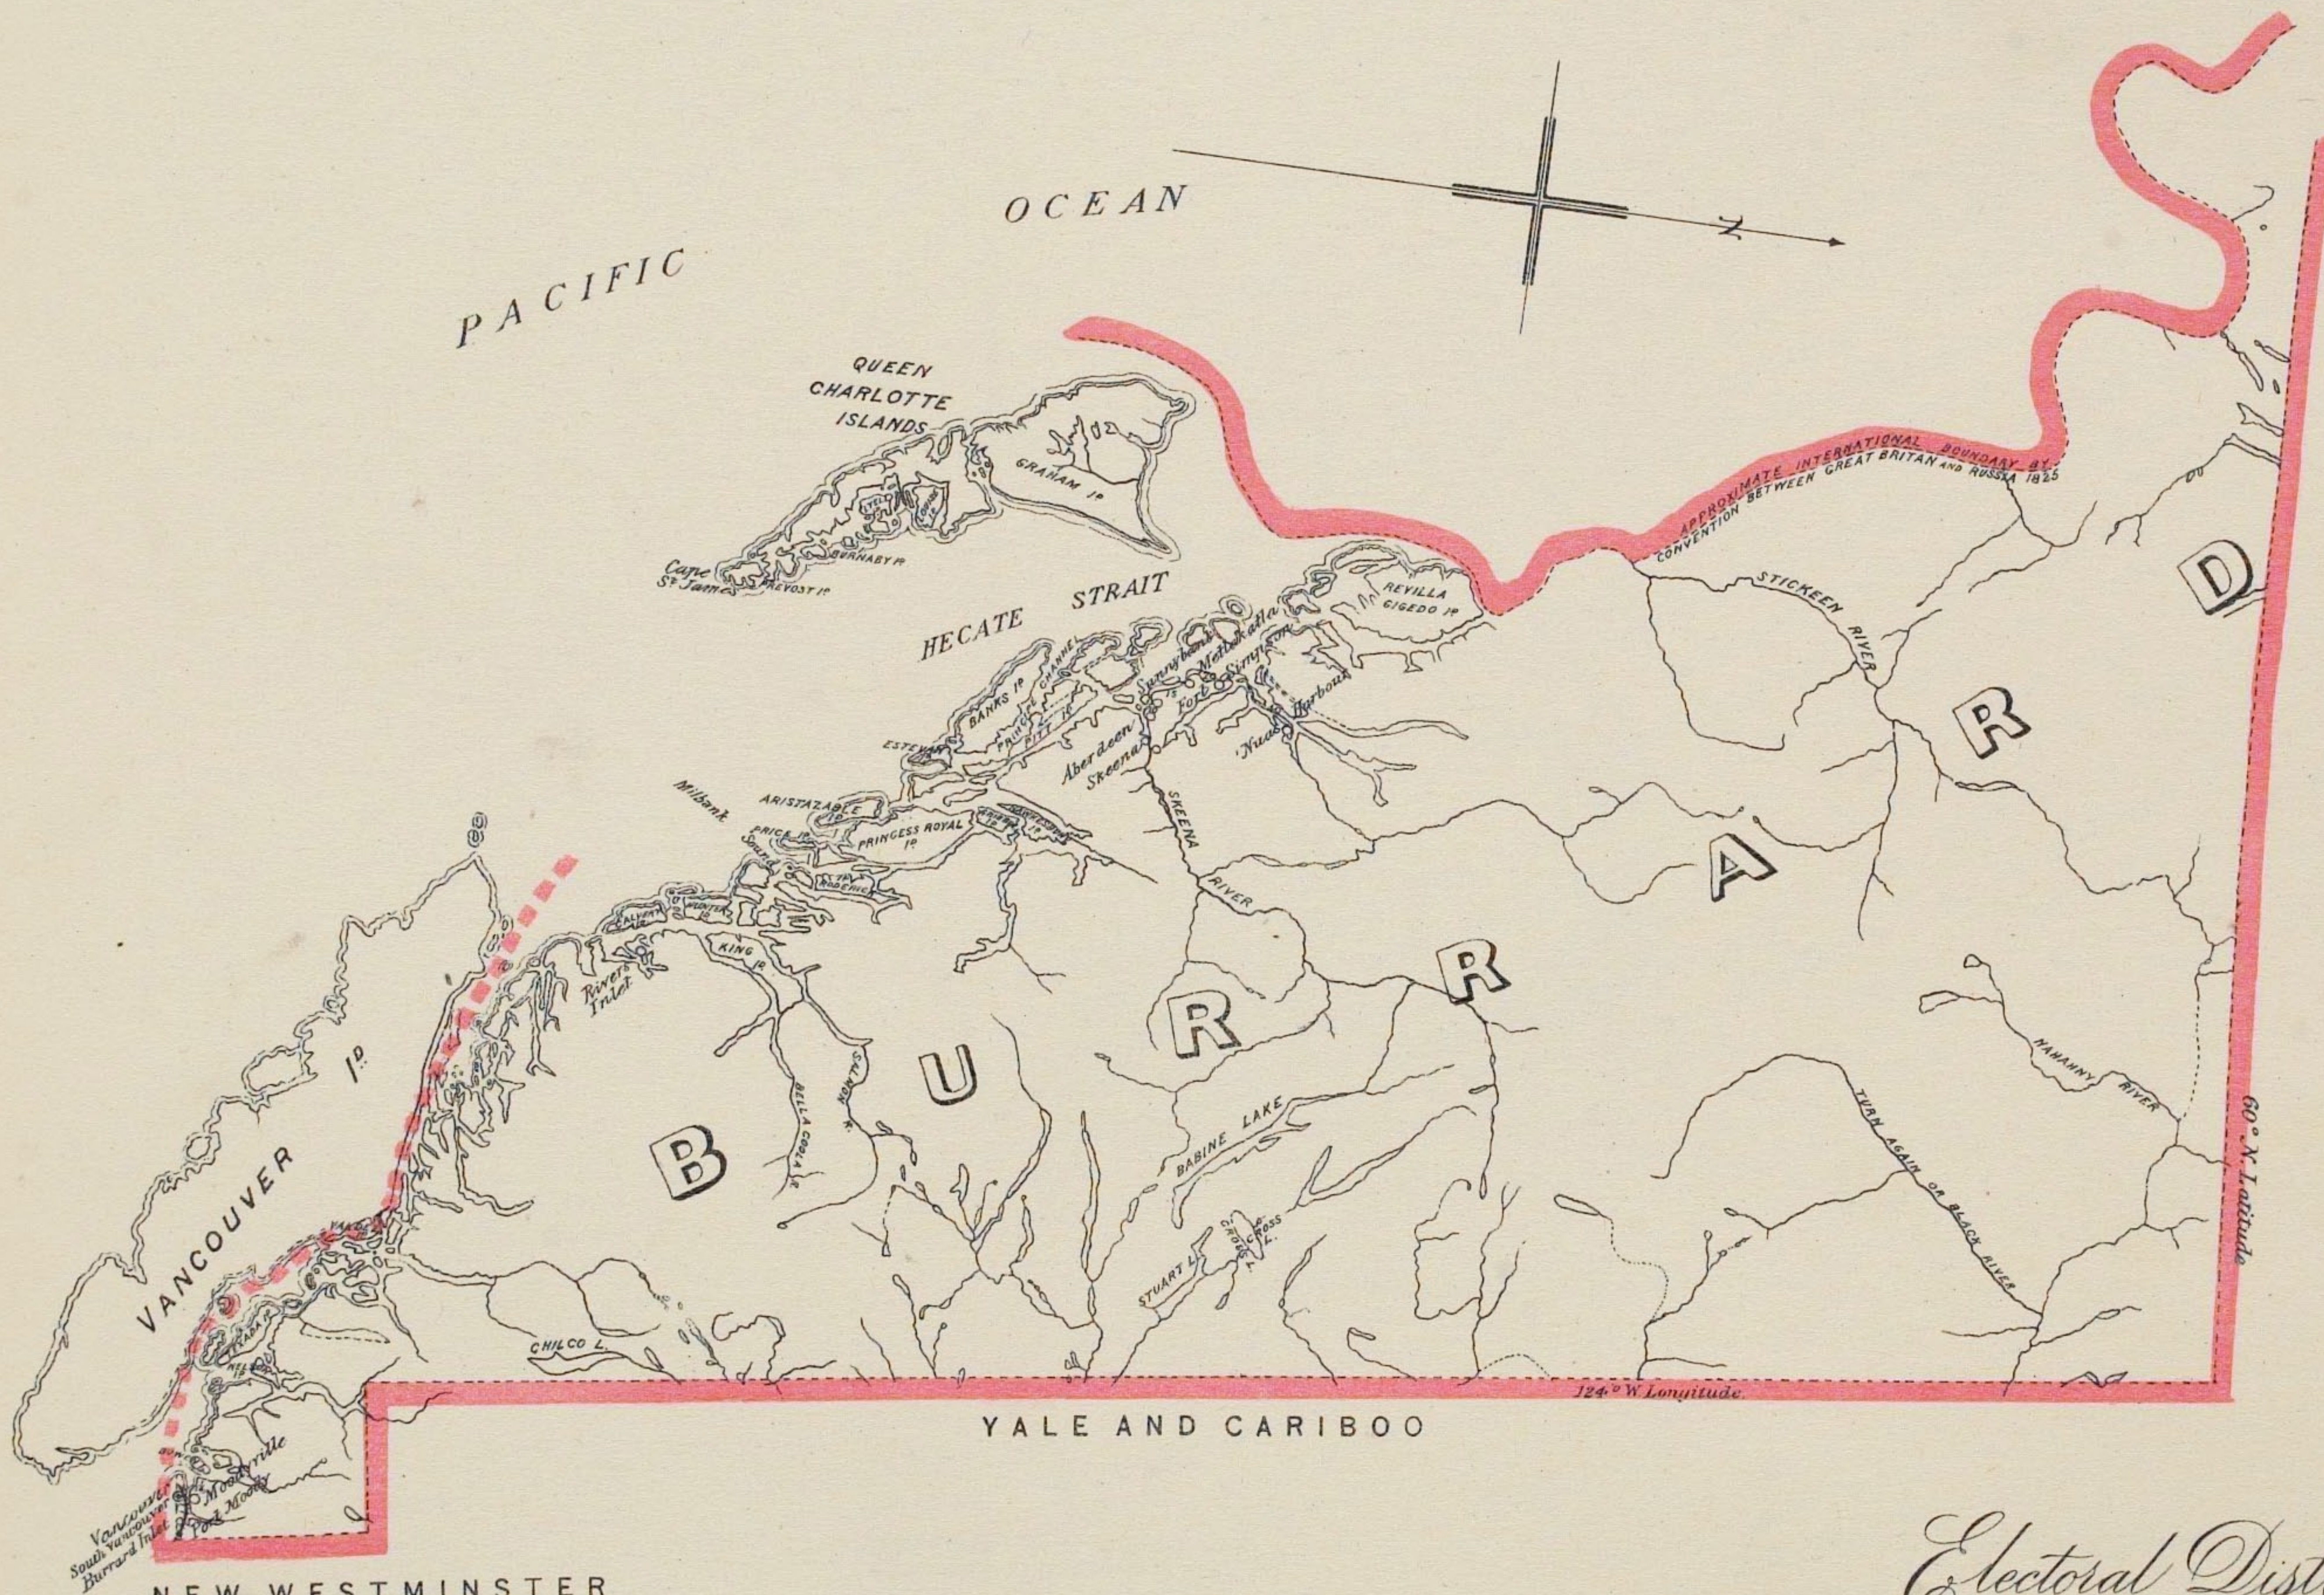

BRITISH COLUMBIA.

No. 191

NEW WESTMINSTER

POPULATION—CENSUS OF 1891—17,866.

Scale 12 Miles to an inch.

Electoral District of
BURRARD, (B.C.)